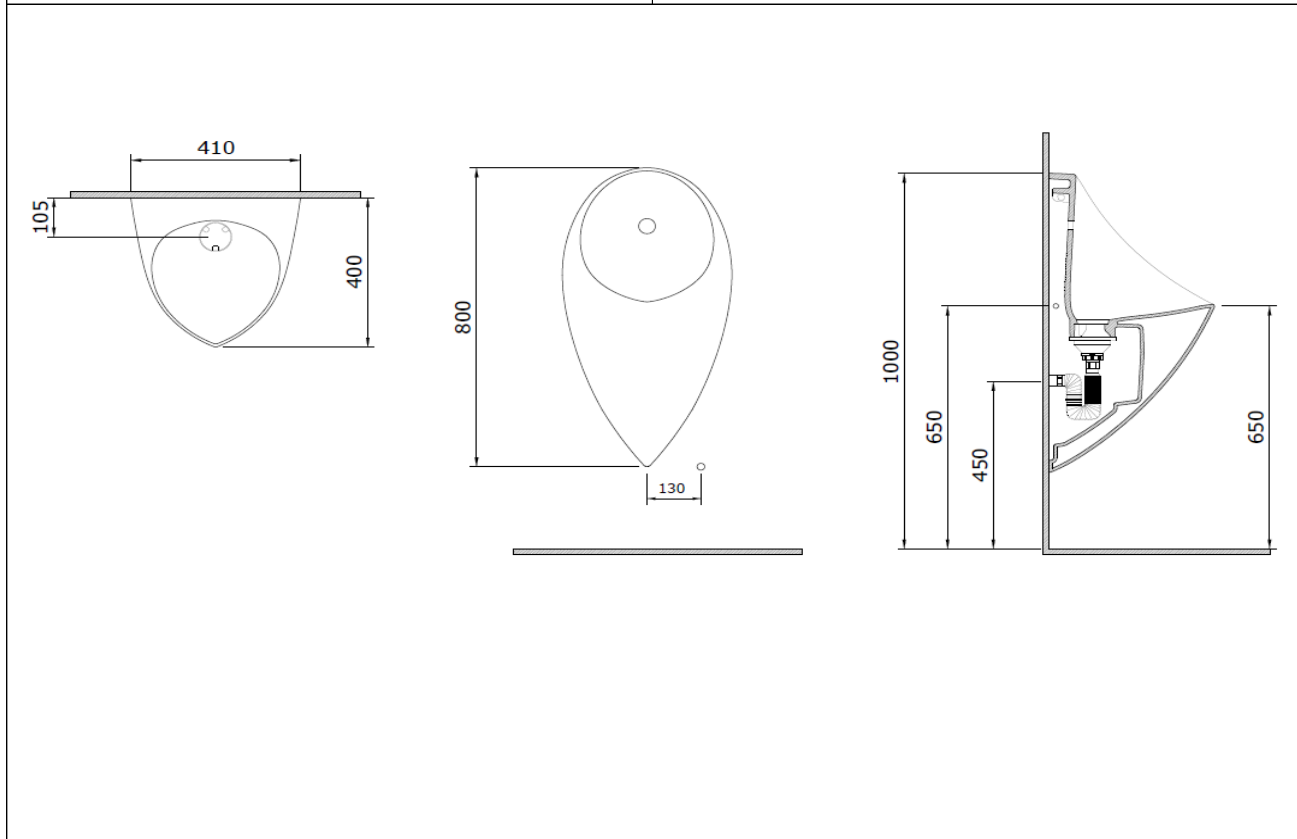

Venezia Urinal Photocell Battery Operated

BOCCHI
IL BAGNO PER TUTTI

Product code: 1548-001-0133

Collection	Venezia
Size	410 X 800
Brand	BOCCHI
Surface	Glazed Hygiene
Colour	Glossy White
Weight	19,00 kg
Accessory	Urinal Photocell Battery Operated 8200-0206
	Mounting set A0194
	Siphonic waste water outlet

BOCCHI reserves the right to make changes in products and technical details without notice.

All dimensions in the drawings are within standard tolerances.

If there is a need for exact measurements in assembly applications, exact measurements taken from the product should be used.