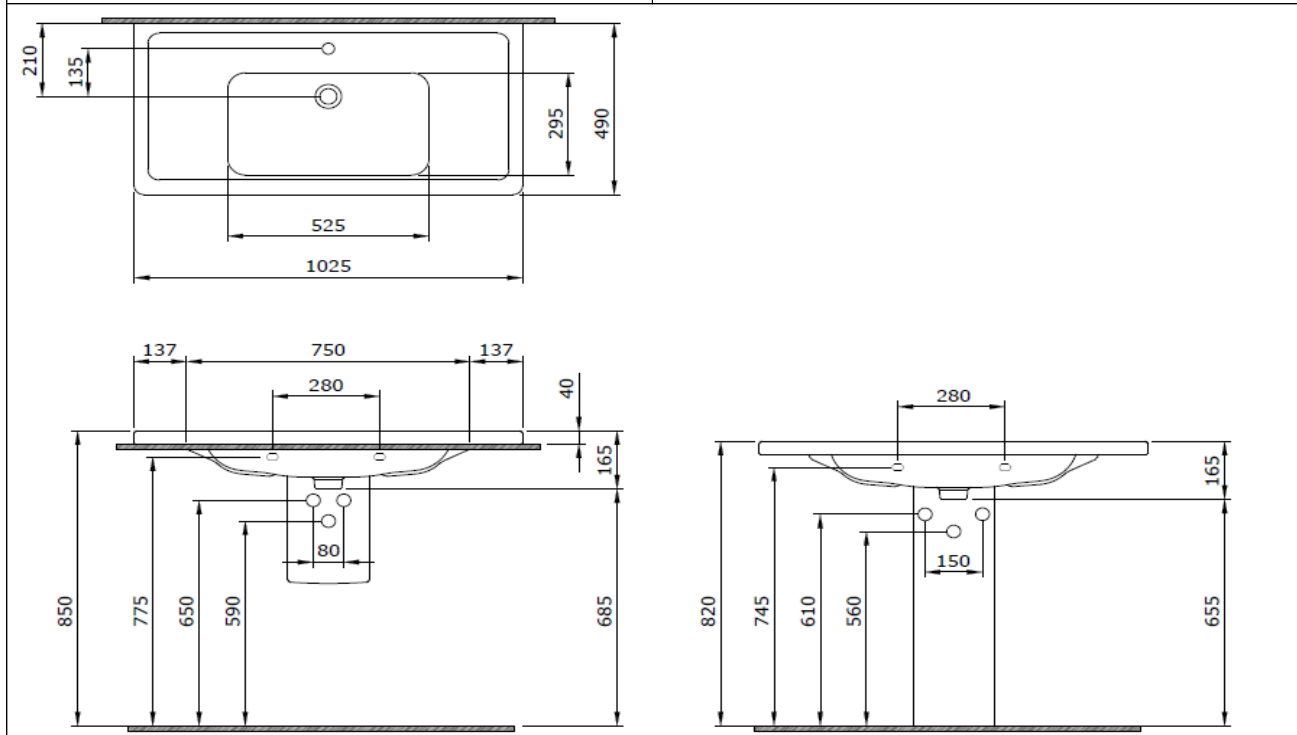

## Taormina Pro Washbasin 105 cm

**BOCCHI**  
IL BAGNO PER TUTTI

Product code: 1118-001-0126

Collection	Taormina Pro
Size	490 X 1025
Brand	BOCCHI
Surface	Glazed Hygiene
Colour	Glossy White
Class	CL 25
Weight	29,83 kg
Accessory	Overflow badge A0237
	POP-UP 6190 - 0002
	Mounting set A0238

BOCCHI reserves the right to make changes in products and technical details without notice.

All dimensions in the drawings are within standard tolerances.

If there is a need for exact measurements in assembly applications, exact measurements taken from the product should be used.